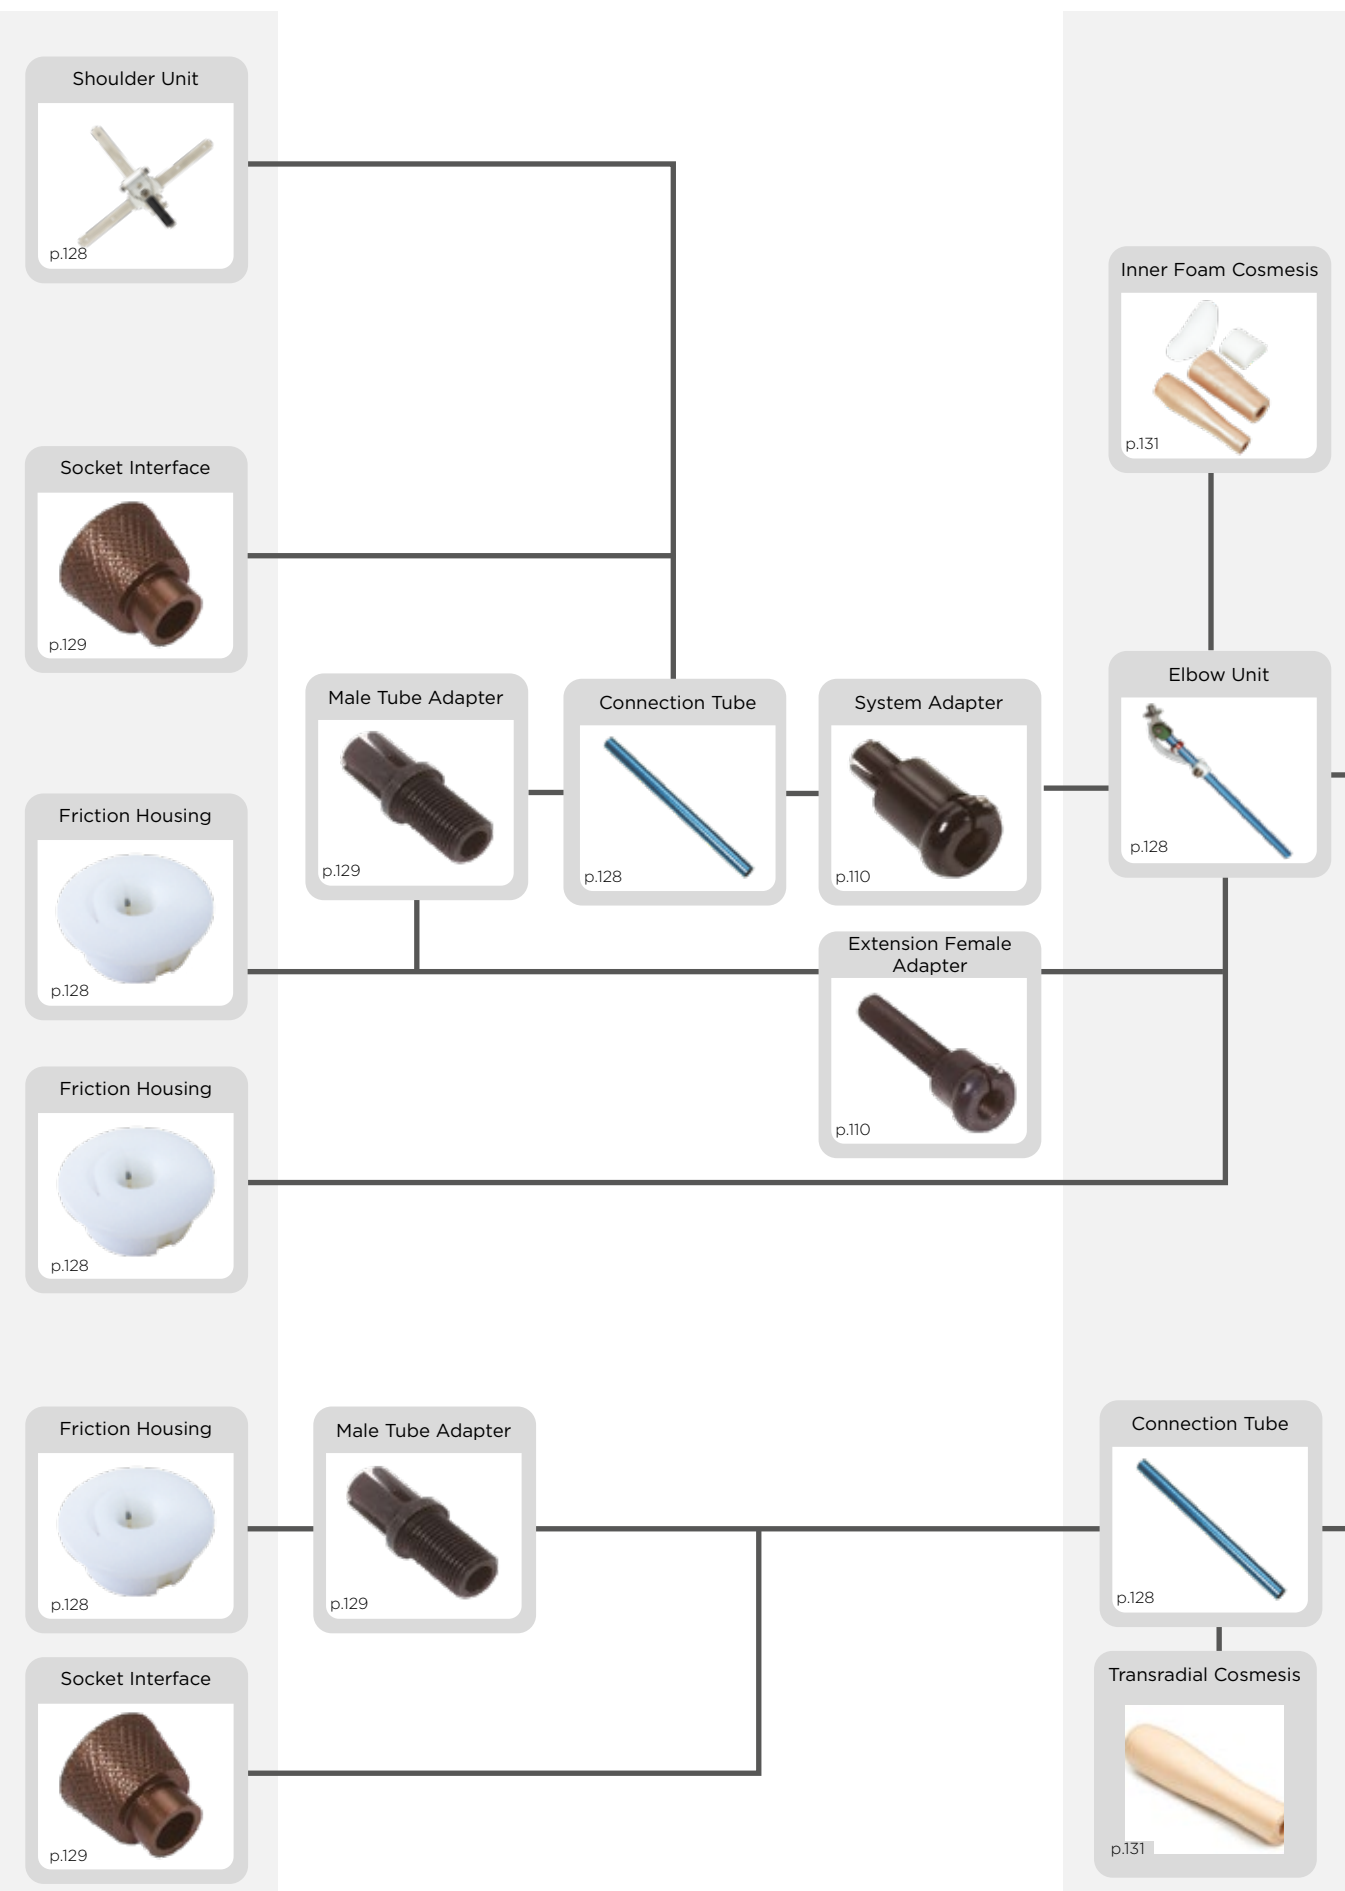

**SHOULDER DISARTICULATION**

**SHORT TRANSHUMERAL**

**LONG TRANSHUMERAL**

**TRANSRADIAL**

Compatible with the Steeper range of cosmetic gloves, see pages 86 - 117 for more details.

- Upper Limb Prosthetics
- Ordering Information
- Myoelectric Hands
- Myoelectric Elbows
- Myoelectric Power & Inputs
- Cable Operated & Spring Hands
- Functional Devices
- Cosmetic Hands & Gloves
- Modular Arm Systems
- Wrist Units
- Mech. Elbow Units & Joints
- Suspension & Control Systems
- Materials & Tools

- Upper Limb Prosthetics
- Ordering Information
- Myoelectric Hands
- Myoelectric Elbows
- Myoelectric Power & Inputs
- Cable Operated & Spring Hands
- Functional Devices
- Cosmetic Hands & Gloves
- Modular Arm Systems
- Wrist Units
- Mech. Elbow Units & Joints
- Suspension & Control Systems
- Materials & Tools