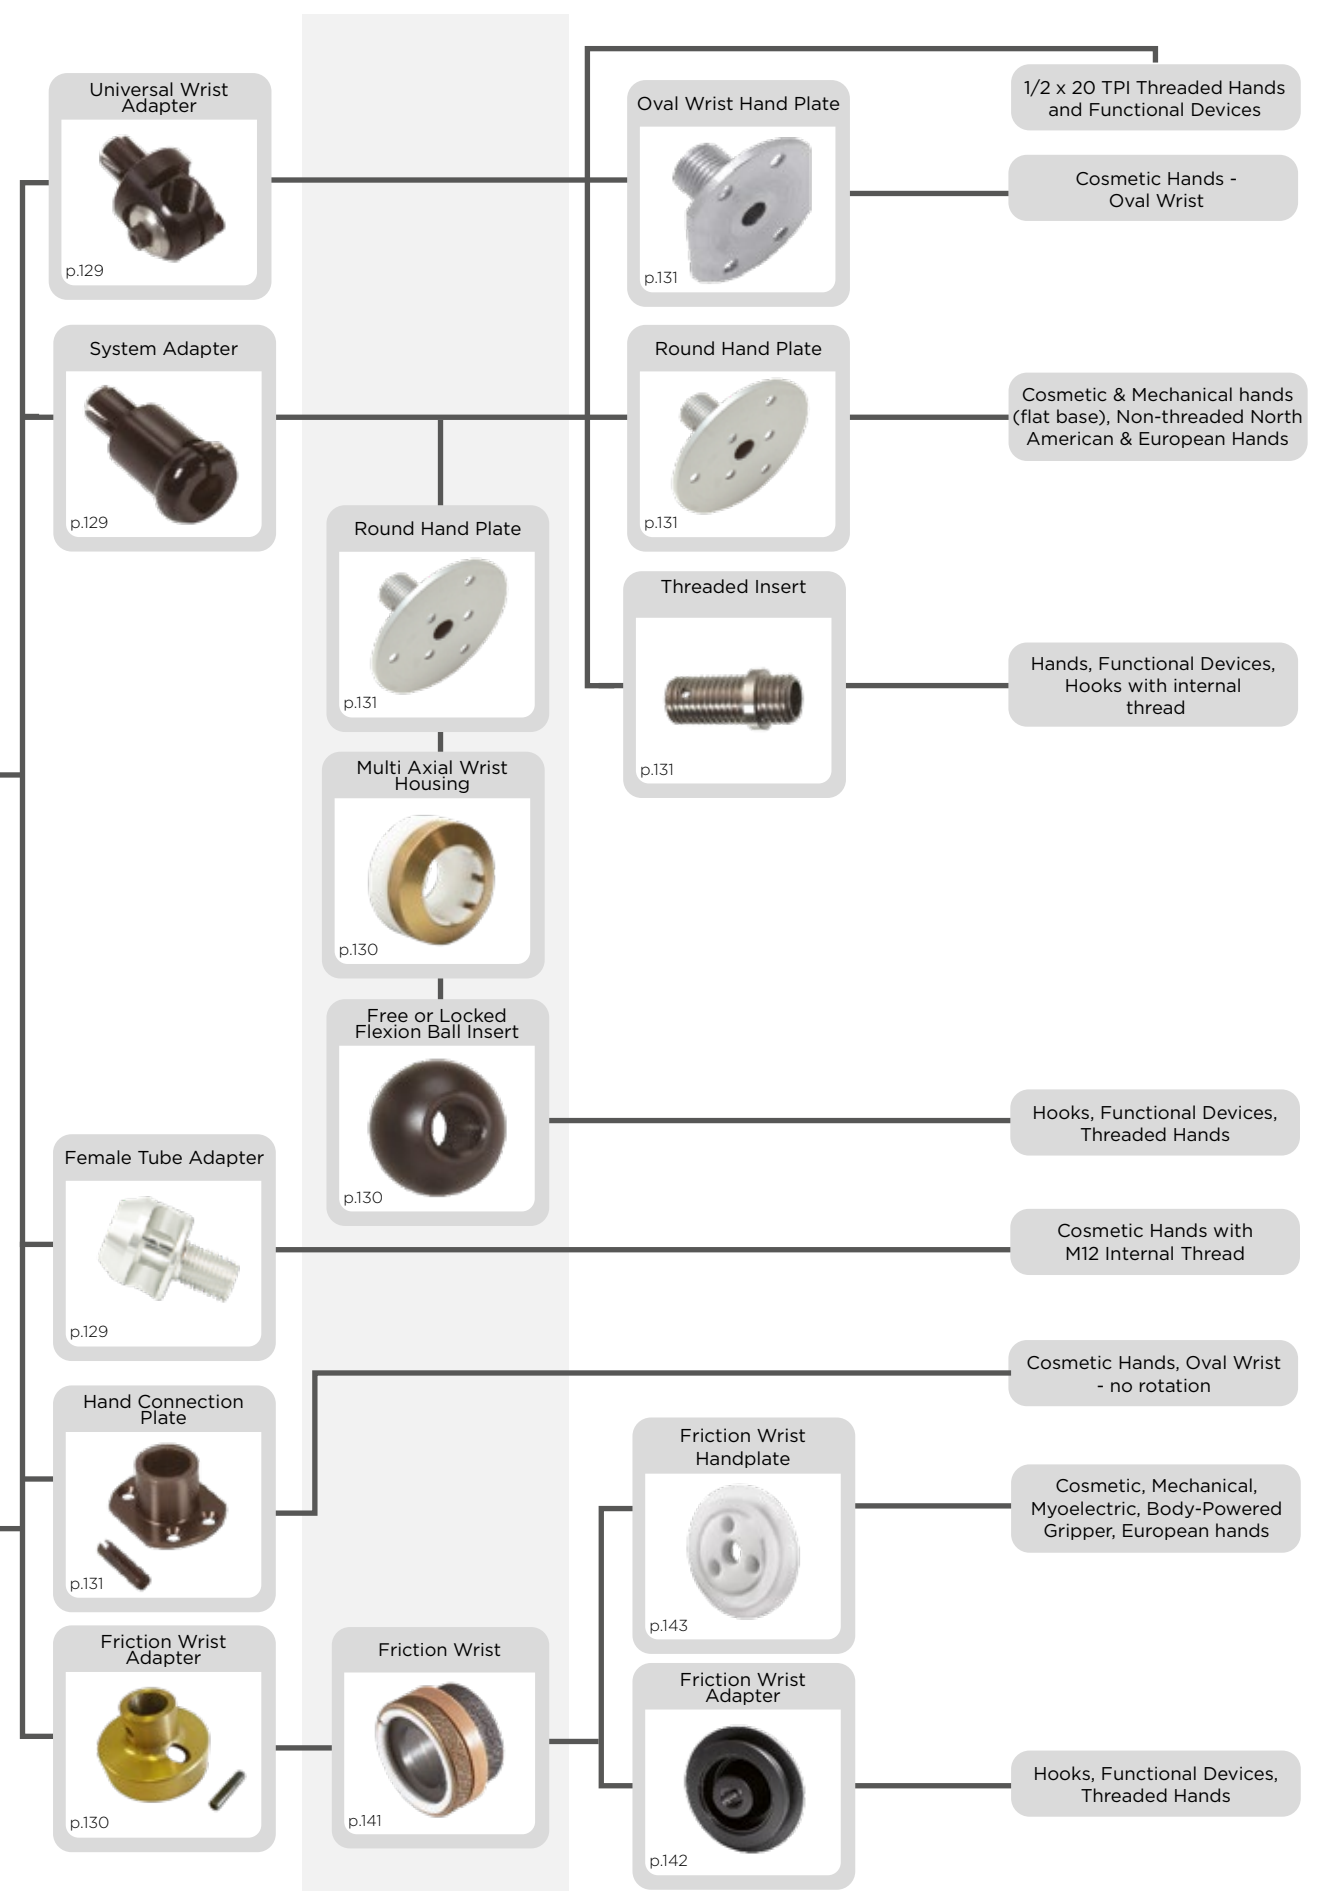

**SHOULDER DISARTICULATION**

**SHORT TRANSHUMERAL**

**LONG TRANSHUMERAL**

**TRANSRADIAL**

Compatible with the Steeper range of cosmetic gloves, see pages 86 - 117 for more details.

- Upper Limb Prosthetics
- Ordering Information
- Myoelectric Hands
- Myoelectric Elbows
- Myoelectric Power & Inputs
- Cable Operated & Spring Hands
- Functional Devices
- Cosmetic Hands & Gloves
- Modular Arm Systems
- Wrist Units
- Mech. Elbow Units & Joints
- Suspension & Control Systems
- Materials & Tools

- Upper Limb Prosthetics
- Ordering Information
- Myoelectric Hands
- Myoelectric Elbows
- Myoelectric Power & Inputs
- Cable Operated & Spring Hands
- Functional Devices
- Cosmetic Hands & Gloves
- Modular Arm Systems
- Wrist Units
- Mech. Elbow Units & Joints
- Suspension & Control Systems
- Materials & Tools